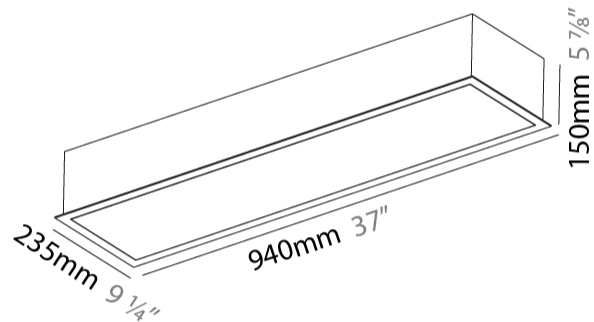

GENERAL

Series: Pi2
Subseries: Pi2 Whiteline
Brand: Prolicht
Division: Architectural
Mounting Type: Recessed
Mounting Location: Ceiling
Subcategory: Ambient

PHYSICAL

Shape: Rectangle
Length (mm): 940
Length (in): 37
Width (mm): 235
Width (in): 9 1/4
Depth (mm): 150
Depth (in): 5 7/8
Ceiling Thickness (mm): 10 / 12.5 / 15 / 25
Ceiling Thickness (in): 3/8 or 1/2 or 9/16 or 1
Min. Recessing Depth (mm): 160
Min. Recessing Depth (in): 6 5/16
Light Distribution: Direct
Weight (kg): 6.31
Weight (lbs): 13.88
Diffuser: PMMA - Opal or Micro-Prism
Fixture Finish: SSR / BKV / CWI / CRY / HAB / LAG / UFT / ITA / RUA / RUR / MIC / FTG / MYG / TWT / LOD / PUS / FRO / FUP / KIA / POP / BLS / SPG / MEY / GOH / GUM / CHC / COM / ABZ / JAG / OBR / MOS / ROR
Fixture Material: Aluminum
Cut-out Measurements: 925mm / 36 7/16" x 220mm / 8 11/16"

ELECTRICAL

Lamp Type: LED (Zhaga Standard)
Total Output Wattage (W): 29
Dimming: Tri-Mode (Non-Dimming and Phase Dimming (120Vac only) and 0-10V Dimming)
Driver Included: Yes
Driver Location: Integrated
Driver Type: Constant Current - Universal
Driver Class: Class 2
Input Voltage (V): 120 - 277
Constant Current (MA): 500

LED

Color Temperature (°K): 3000 / 3500 / 4000
Max. Delivered Lumen (lm): 2140 / 2303 / 2350
CRI: >80 CRI
Efficiency (%): 0.53
Lamp Life (hrs): 50000

OPTICAL

RATINGS AND CERTIFICATIONS

Certified By: Certified for North American Standards
IP rating: IP20