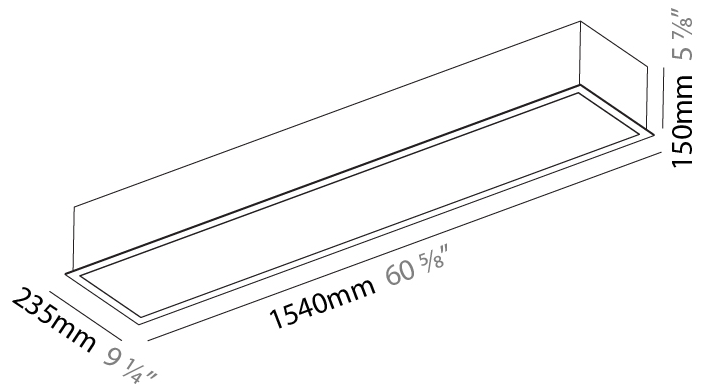

GENERAL

Series: Pi2
Subseries: Pi2 Whiteline
Brand: Prolicht
Division: Architectural
Mounting Type: Recessed
Mounting Location: Ceiling
Subcategory: Ambient

PHYSICAL

Shape: Rectangle
Length (mm): 1540
Length (in): 60 5/8
Width (mm): 235
Width (in): 9 1/4
Depth (mm): 150
Depth (in): 5 7/8
Ceiling Thickness (mm): 10 / 12.5 / 15 / 25
Ceiling Thickness (in): 3/8 or 1/2 or 9/16 or 1
Min. Recessing Depth (mm): 160
Min. Recessing Depth (in): 6 5/16
Light Distribution: Direct
Weight (kg): 9.919
Weight (lbs): 21.82
Diffuser: PMMA - Opal or Micro-Prism
Fixture Finish: SSR / BKV / CWI / CRY / HAB / LAG / UFT / ITA / RUA / RUR / MIC / FTG / MYG / TWT / LOD / PUS / FRO / FUP / KIA / POP / BLS / SPG / MEY / GOH / GUM / CHC / COM / ABZ / JAG / OBR / MOS / ROR
Fixture Material: Aluminum
Cut-out Measurements: 1525mm / 60 1/16" x 220mm / 8 11/16"

ELECTRICAL

Lamp Type: LED (Zhaga Standard)
Total Output Wattage (W): 48
Dimming: Tri-Mode (Non-Dimming and Phase Dimming (120Vac only) and 0-10V Dimming)
Driver Included: Yes
Driver Location: Integrated
Driver Type: Constant Current - Universal
Driver Class: Class 2
Input Voltage (V): 120 - 277
Constant Current (MA): 500

LED

Color Temperature (°K): 3000 / 3500 / 4000
Max. Delivered Lumen (lm): 3570 / 3842 / 3920
CRI: >80 CRI
Efficiency (%): 0.549
Lamp Life (hrs): 50000

OPTICAL

RATINGS AND CERTIFICATIONS

Certified By: Certified for North American Standards
IP rating: IP20